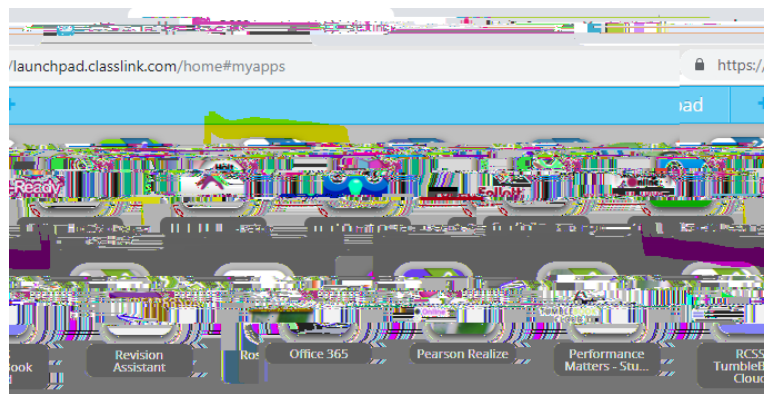

Students should log in to their RCSS Launch Pad.

Click to open the DESTINY/FOLLETT App.

Click the MY INFO tab on the navigation bar.

Any library items, textbooks, and fines, will be displayed on the screen.