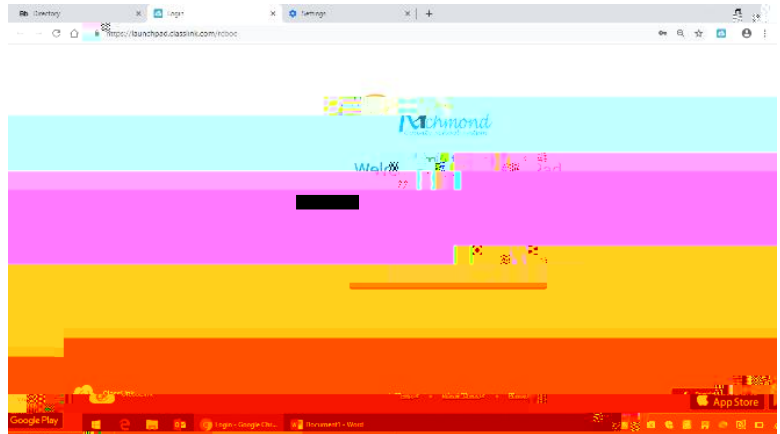

Students should log in to their RCSS Launch Pad.

Click to open the DESTINY/FOLLETT App.

Click the MY INFO tab on the navigation bar.

Any library items, textbooks, and fines, will be displayed on the screen.